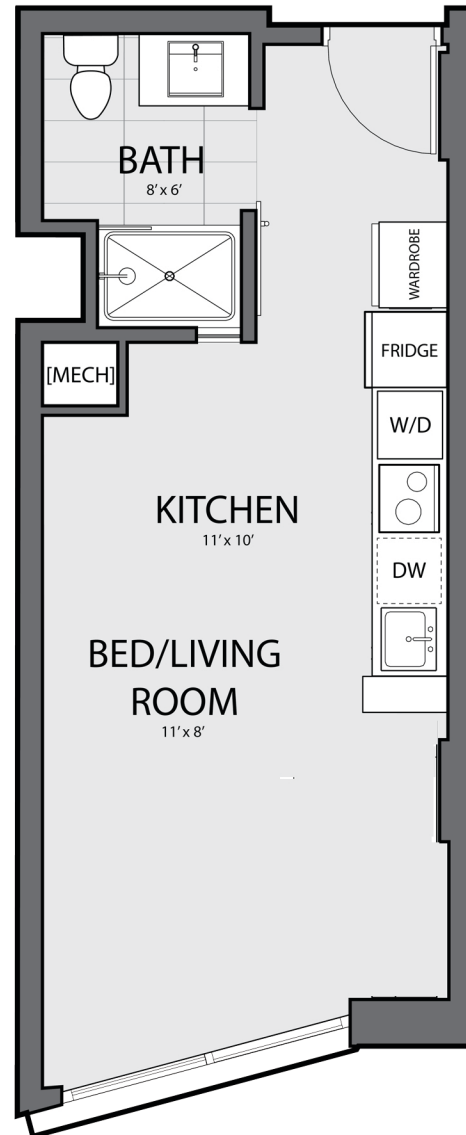

★ T H E ★
CHANNEL
DISTRICT WHARF

C-0A

STUDIO | 1 BATH

332 SQ. FT.

RENT _____

AVAILABLE _____

FLOOR PLANS ARE AN ARTIST'S CONCEPTION. DETAILS AND DIMENSIONS MAY DIFFER FROM ACTUAL PLANS.