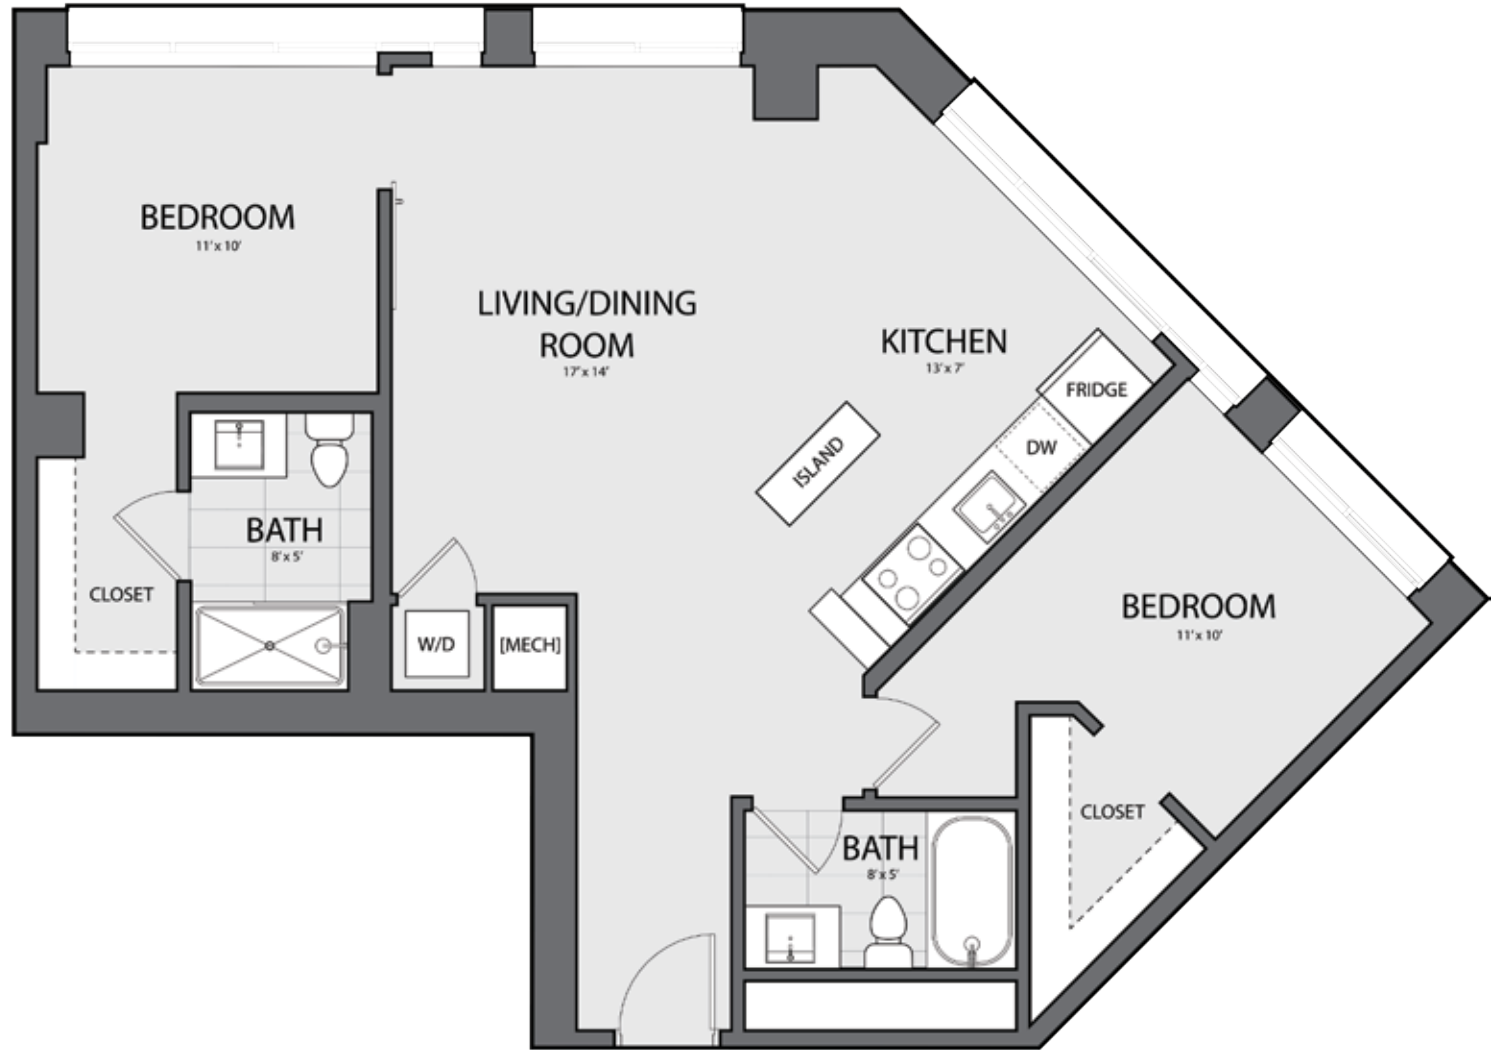

★ T H E ★
CHANNEL
DISTRICT WHARF

B-2F

2 BEDROOM | 2 BATH

980 SQ. FT.

RENT _____

AVAILABLE _____

FLOOR PLANS ARE AN ARTIST'S CONCEPTION. DETAILS AND DIMENSIONS MAY DIFFER FROM ACTUAL PLANS.

7TH-12TH FLOOR